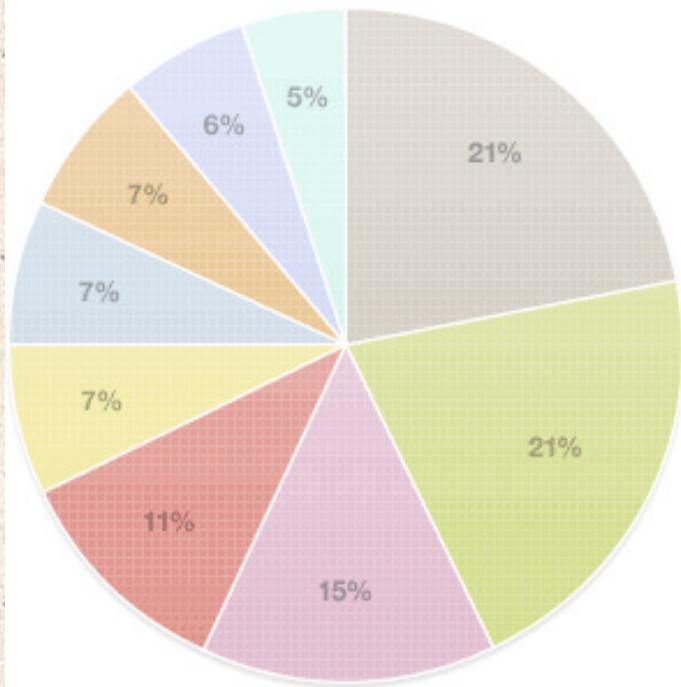

LINK BUILDING

- ☐ Backlink analysis
- ☐ Blogging
- ☐ Article submission
- ☐ Link wheeling
- ☐ Web Analytics

goodies

Page Level Link Metrics	21.45
Domain Level Link Authority Features	21.13
Page Level Keyword Usage	14.93
Domain Level Keyword Usage	10.73
Page Level Social Metrics	7.22
Domain Level Brand Metrics	6.78
Page Level Keyword Agnostic Features	6.74
Page Level Traffic/Query Data	6.26
Domain Level Keyword Agnostic Features	4.92